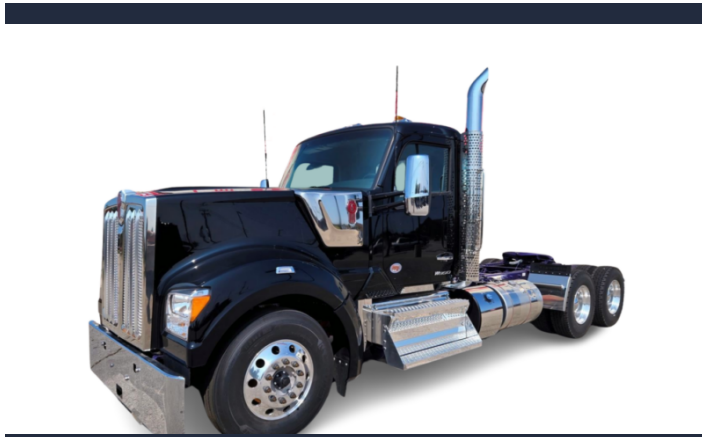

WISCONSIN KENWORTH FOND DU LAC WI
460 N ROLLING MEADOWS DRIVE NORTH FOND DU LAC
WI 54937
(920) 507-5375

Vehicle Details

2025

KENWORTH W990

VIN 1XK1D49X3SJ126614

Price

\$196200.00

Further Vehicle Details

ENGINE Cummins	ENGINE MODEL X15
ENGINE SERIAL NUMBER 80610853	HORSEPOWER 565
CONDITION New	CATEGORY Tractor Day Cab
MANUFACTURER Kenworth	MODEL W990
TRANSMISSION Manual	NUMBER OF SPEEDS 13
TRANSMISSION MANUFACTURER Fuller	TRANSMISSION MODEL Manual Od
DRIVE 6x4	LOCATION Wisconsin Kenworth Fond Du Lac Wi
ADDRESS 460 N Rolling Meadows Drive North Fond Du Lac Wi 54937	RETAIL PHONE (920) 507-5375
EXTERIOR COLOR L0001	SLEEPER STYLE Day Cab
AXLE TYPE 6x4	FRONT AXLE 13200 Air Ride
REAR AXLE 40000 2	REAR AXLE RATIO 3.55
REAR AXLE COUNT 2	WHEELBASE 235
SUSPENSION Airlide 400 40k	VEHICLE WEIGHT 98000
TIRES 22 5 Std	STATUS Stock On Hand