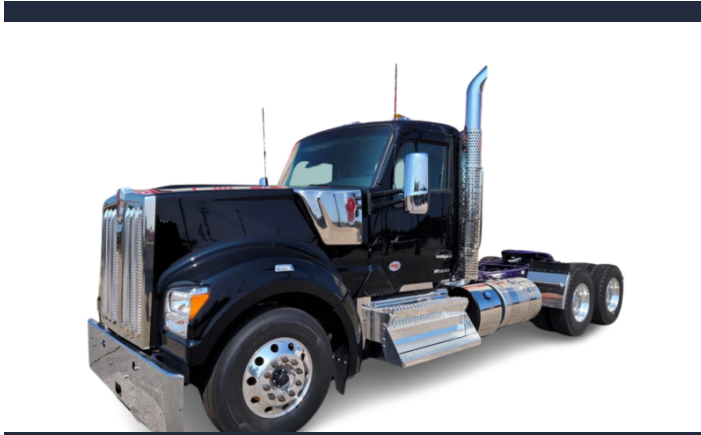

WISCONSIN KENWORTH FOND DU LAC WI
460 N ROLLING MEADOWS DRIVE NORTH FOND DU LAC
WI 54937
(920) 507-5375

Vehicle Details

2025

KENWORTH W990

VIN 1XK1D49X3SJ126614

Price

\$196200.00

Further Vehicle Details

ENGINE Cummins	ENGINE MODEL X15
ENGINE SERIAL NUMBER 80610853	HORSEPOWER 565
CONDITION New	CATEGORY Tractor Day Cab
MANUFACTURER Kenworth	MODEL W990
TRANSMISSION Manual	NUMBER OF SPEEDS 13
TRANSMISSION MANUFACTURER Fuller	TRANSMISSION MODEL Manual Od
DRIVE 6x4	LOCATION Wisconsin Kenworth Fond Du Lac Wi
ADDRESS 460 N Rolling Meadows Drive North Fond Du Lac Wi 54937	RETAIL PHONE (920) 507-5375
EXTERIOR COLOR L0001	SLEEPER STYLE Day Cab
AXLE TYPE 6x4	FRONT AXLE 13200 Air Ride
REAR AXLE 40000 2	REAR AXLE RATIO 3.55
REAR AXLE COUNT 2	WHEELBASE 235
SUSPENSION Airlide 400 40k	VEHICLE WEIGHT 98000
TIRES 22 5 Std	STATUS Stock On Hand